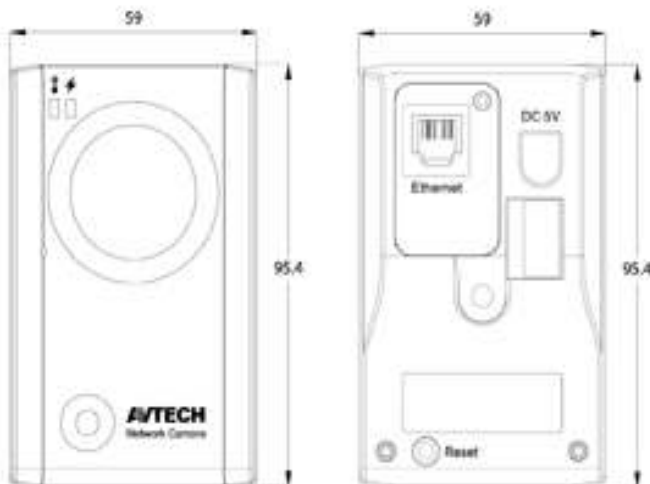

Dimensions

EagleEyes

No.1 Mobile Surveillance Software
www.eagleeyesctv.com